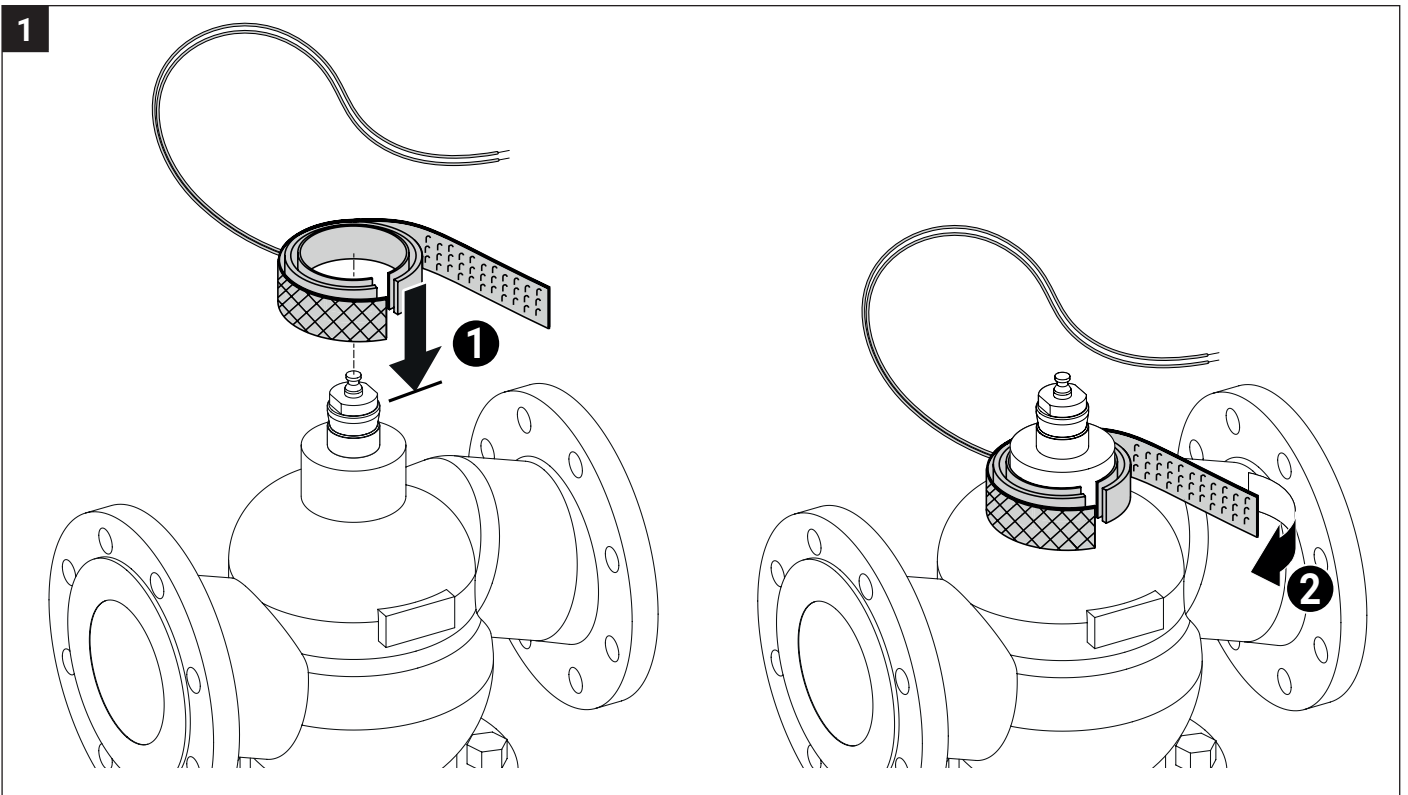

72171-00001.A

ZH24-1-B
 AC/DC 24 V ±10%
 50/60 Hz ±5%
 60 W
 IP40

	DN	T _V	T _H
H6..N / H6..R	65...100	-10...120° C	-10...40° C
H7..N / H7..R / H7..W..-S7	65...250	-10...120° C	-10...40° C

www.belimo.com/safety