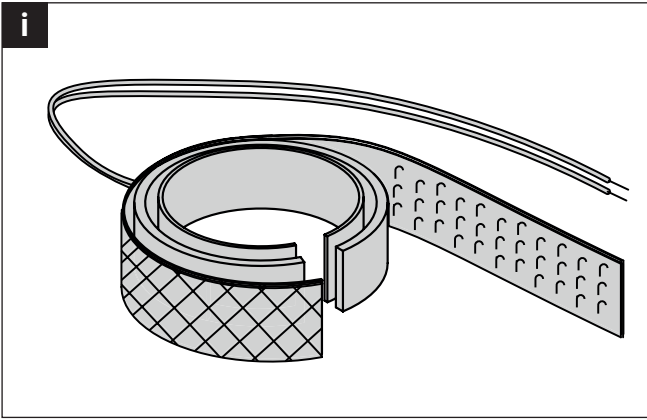

72171-00001.A

ZH24-1-B
 AC/DC 24 V ±10%
 50/60 Hz ±5%
 60 W
 IP40

	DN	T _V	T _H
H6..N / H6..R	65...100	-10...120° C	-10...40° C
H7..N / H7..R / H7..W..-S7	65...250	-10...120° C	-10...40° C

www.belimo.com/safety