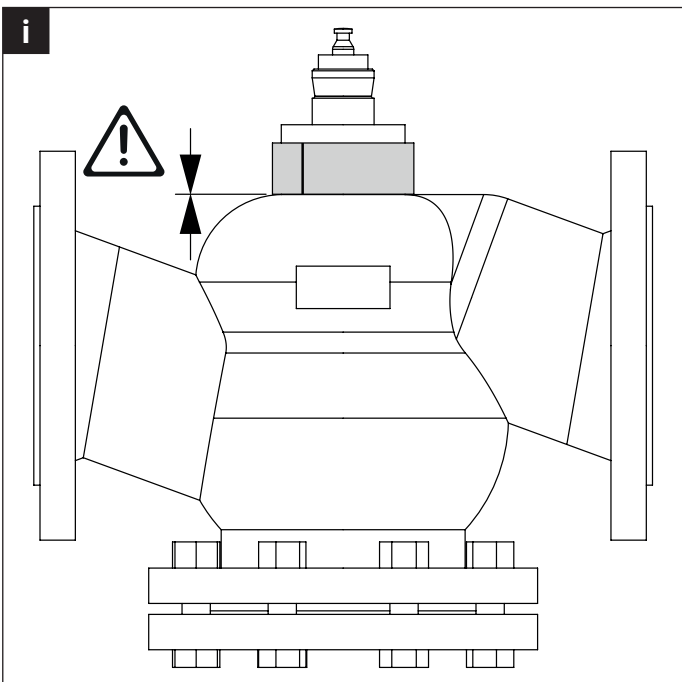

72171-00001.A

ZH24-1-B
 AC/DC 24 V ±10%
 50/60 Hz ±5%
 60 W
 IP40

	DN	T _V	T _H
H6..N / H6..R	65...100	-10...120° C	-10...40° C
H7..N / H7..R / H7..W..-S7	65...250	-10...120° C	-10...40° C

www.belimo.com/safety