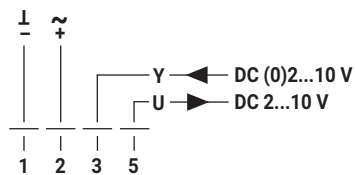

71605-00001.E

AC 24 V / DC 24 V

EP.R+MP

EP.R+MP  
EP.R+MOD

[www.belimo.com/safety](http://www.belimo.com/safety)

**i optional**

DN	L [mm]
15...50	750