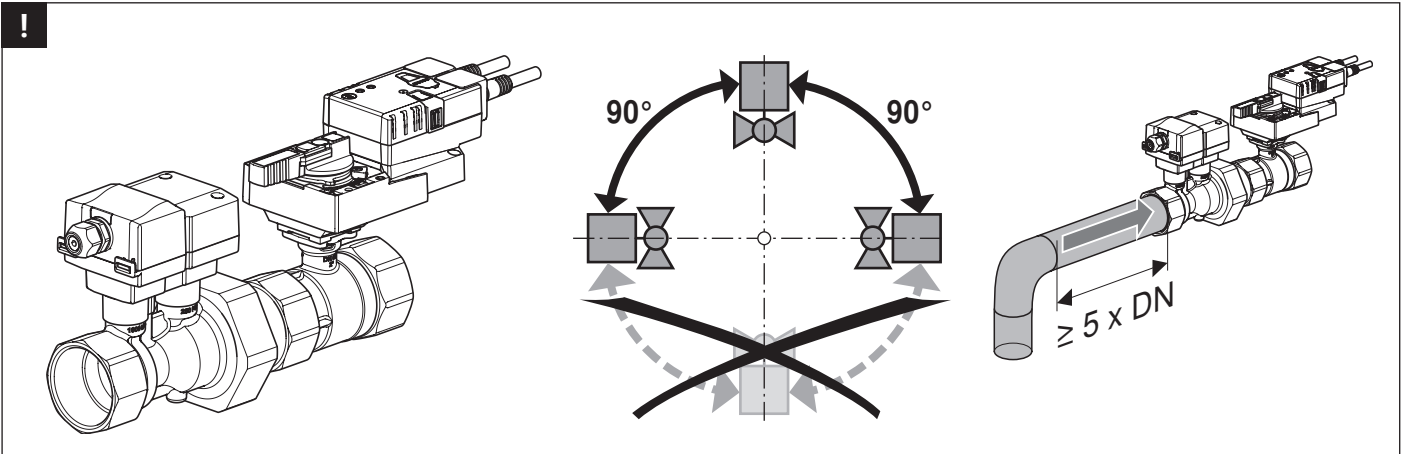

71605-00001.E

AC 24 V / DC 24 V

EP.R+MP

EP.R+MP  
EP.R+MOD

[www.belimo.com/safety](http://www.belimo.com/safety)

**i optional**

DN	L [mm]
15...50	750