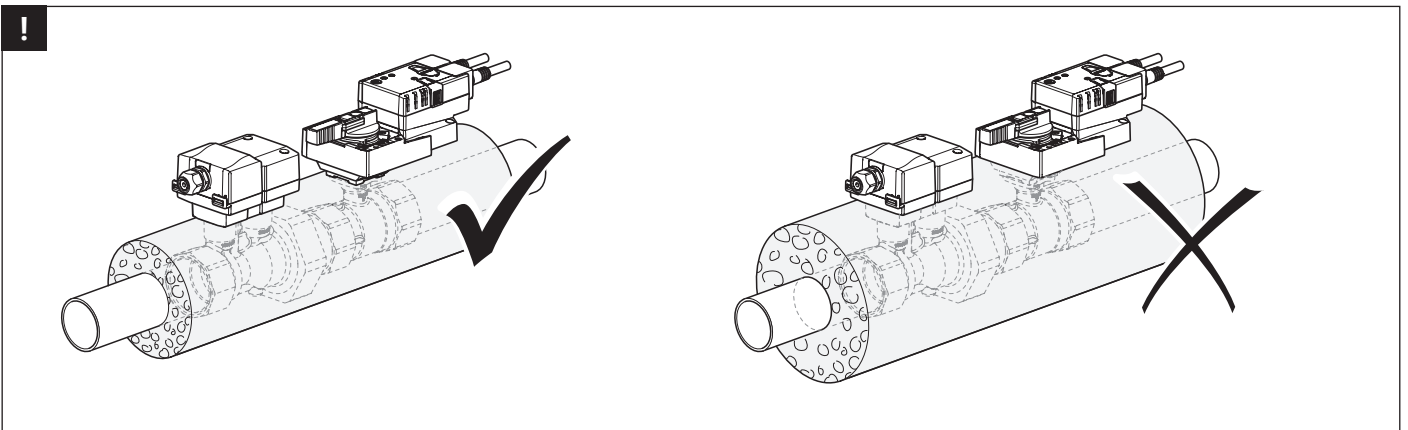

71605-00001.E

AC 24 V / DC 24 V

EP.R+MP

EP.R+MP  
EP.R+MOD

[www.belimo.com/safety](http://www.belimo.com/safety)

**i optional**

DN	L [mm]
15...50	750