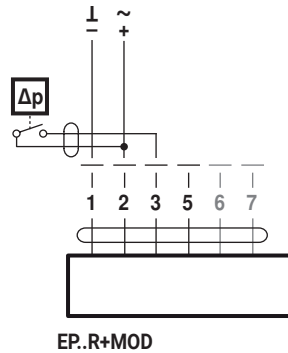

71605-00001.E

AC 24 V / DC 24 V

EP.R+MP

EP.R+MP  
EP.R+MOD

[www.belimo.com/safety](http://www.belimo.com/safety)

**i optional**

DN	L [mm]
15...50	750