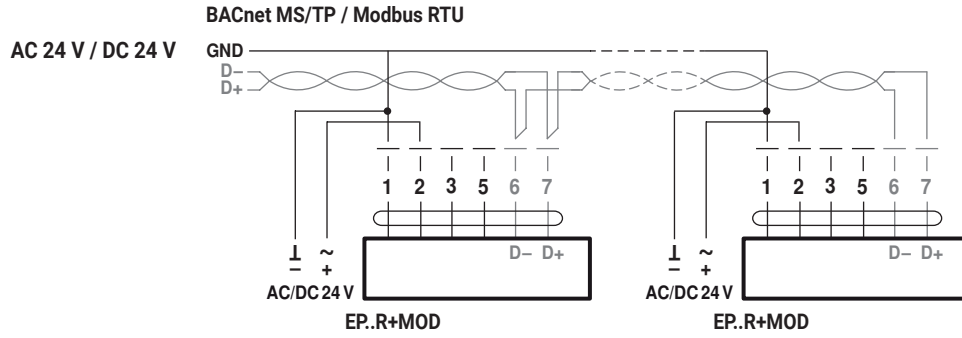

71605-00001.E

AC 24 V / DC 24 V

EP.R+MP

EP.R+MP  
EP.R+MOD

[www.belimo.com/safety](http://www.belimo.com/safety)

**i optional**

DN	L [mm]
15...50	750