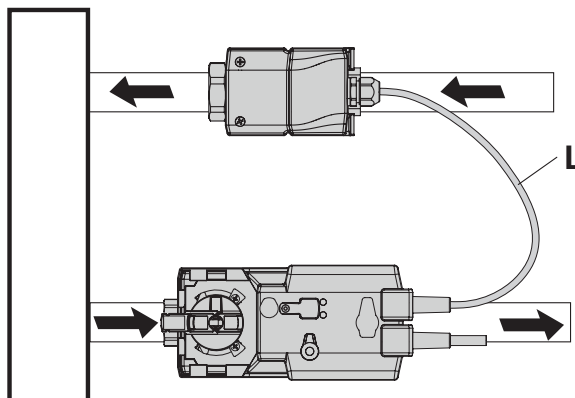

71605-00001.E

AC 24 V / DC 24 V

EP.R+MP

EP.R+MP  
EP.R+MOD

[www.belimo.com/safety](http://www.belimo.com/safety)

**i optional**

DN	L [mm]
15...50	750