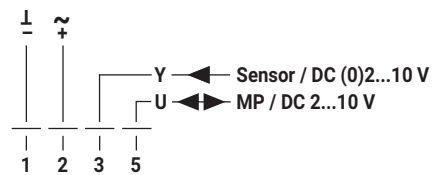

71605-00001.E

AC 24 V / DC 24 V

EP.R+MP

EP.R+MP  
EP.R+MOD

[www.belimo.com/safety](http://www.belimo.com/safety)

**i optional**

DN	L [mm]
15...50	750