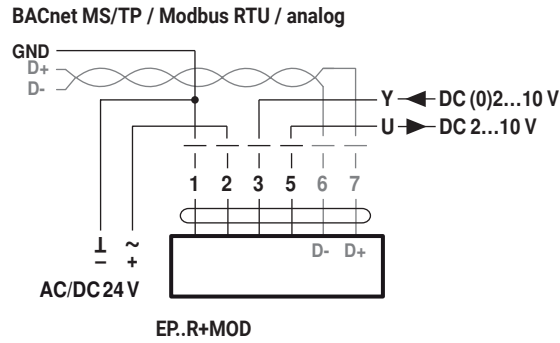

71605-00001.E

AC 24 V / DC 24 V

EP.R+MP

EP.R+MP  
EP.R+MOD

[www.belimo.com/safety](http://www.belimo.com/safety)

**i optional**

DN	L [mm]
15...50	750