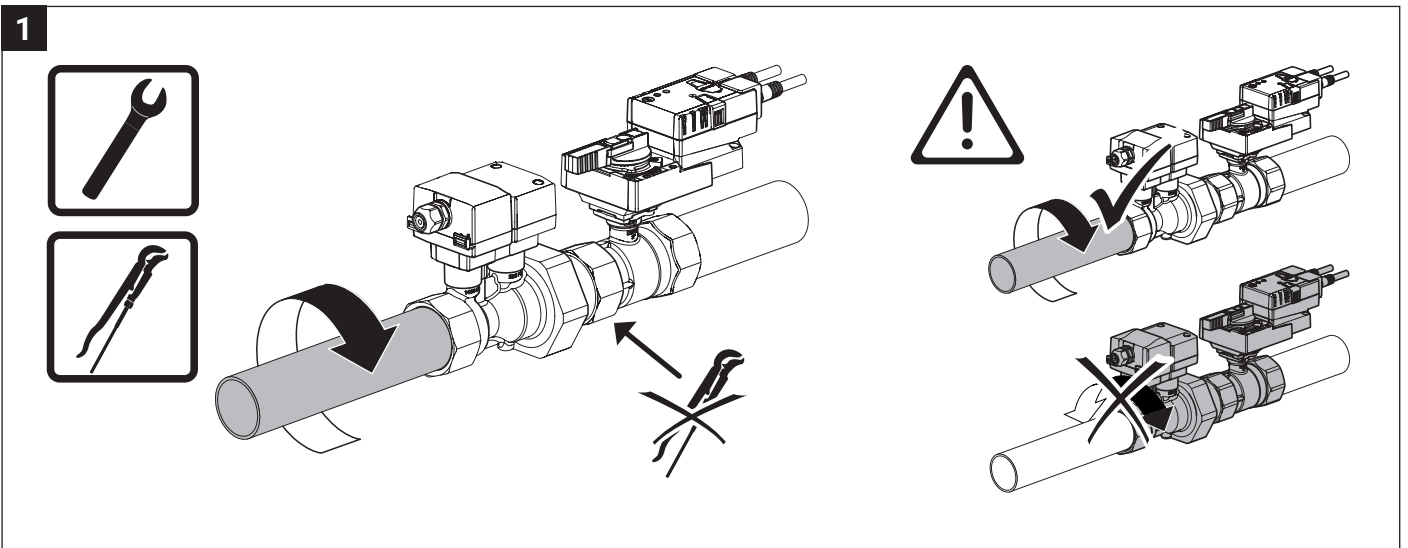

71605-00001.E

AC 24 V / DC 24 V

EP.R+MP

EP.R+MP  
EP.R+MOD

[www.belimo.com/safety](http://www.belimo.com/safety)

**i optional**

DN	L [mm]
15...50	750