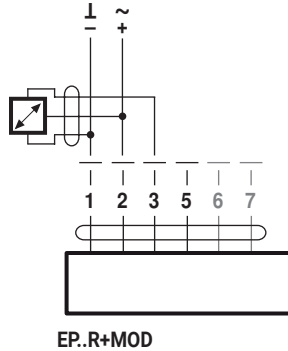

71605-00001.E

AC 24 V / DC 24 V

EP.R+MP

EP.R+MP  
EP.R+MOD

[www.belimo.com/safety](http://www.belimo.com/safety)

**i optional**

DN	L [mm]
15...50	750